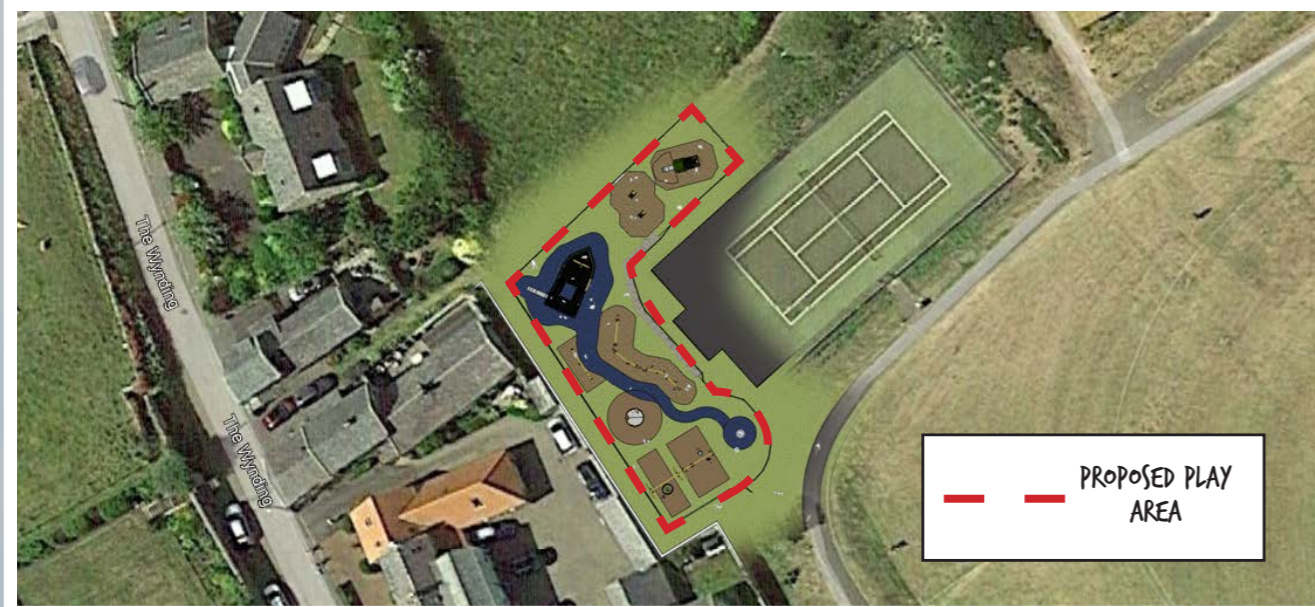

DESIGNED & CRAFTED IN YORKSHIRE!

Bamburgh Play Area

Play Area Development

PLAN VIEW NOT TO SCALE

71M² WETPOUR RUBBER
(COLOUR: BEIGE
DEPTH: 50MM)

13M² WETPOUR RUBBER
(COLOUR: BLUE
DEPTH: 50MM)

246M² RESIN BOUND RUBBER MULCH
(COLOUR: NATURAL MIX (124M²)
BLUE (122M²)
DEPTH: 50MM)

PLAYGROUND CHECKLIST:

- A - 1.2M (W) GATE
- B - 129M 1M(H) PALED TIMBER FENCING
- C - BAMBURGH ROBINIA PIRATE SHIP
- D - INCLUSIVE ROUNDABOUT
- E - ROBINIA 4 SEATER SEESAW
- F - ROBINIA LOG WEAVER
- G - ROBINIA TRAVERSE NET
- H - ROBINIA LOG ROLLER
- I - ROBINIA STEPPING STONES X 4
- J - ROBINIA JUNIOR SWINGS
- K - ROBINIA NEST SWING
- L - ROTA ROKA SPINNING BOWL
- M - SHEEP SPRINGERS X 2
- N - LITTLE GREEN TRACTOR WITH SLIDE
- O - RE-LOCATED BOULDERS FOR RETENTION

Bamburgh Play Area

Play Area Development

— — — — —
PROPOSED FENCE LINE
ADJACENT TO EXISTING
PROPERTIES

PLEASE NOTE : THE PROPOSED FENCING
CONTINUES AROUND THE PERIMETER OF THE
PLAY AREA. THE HIGHLIGHTED SECTION IS FOR
ILLUSTRATION ONLY.